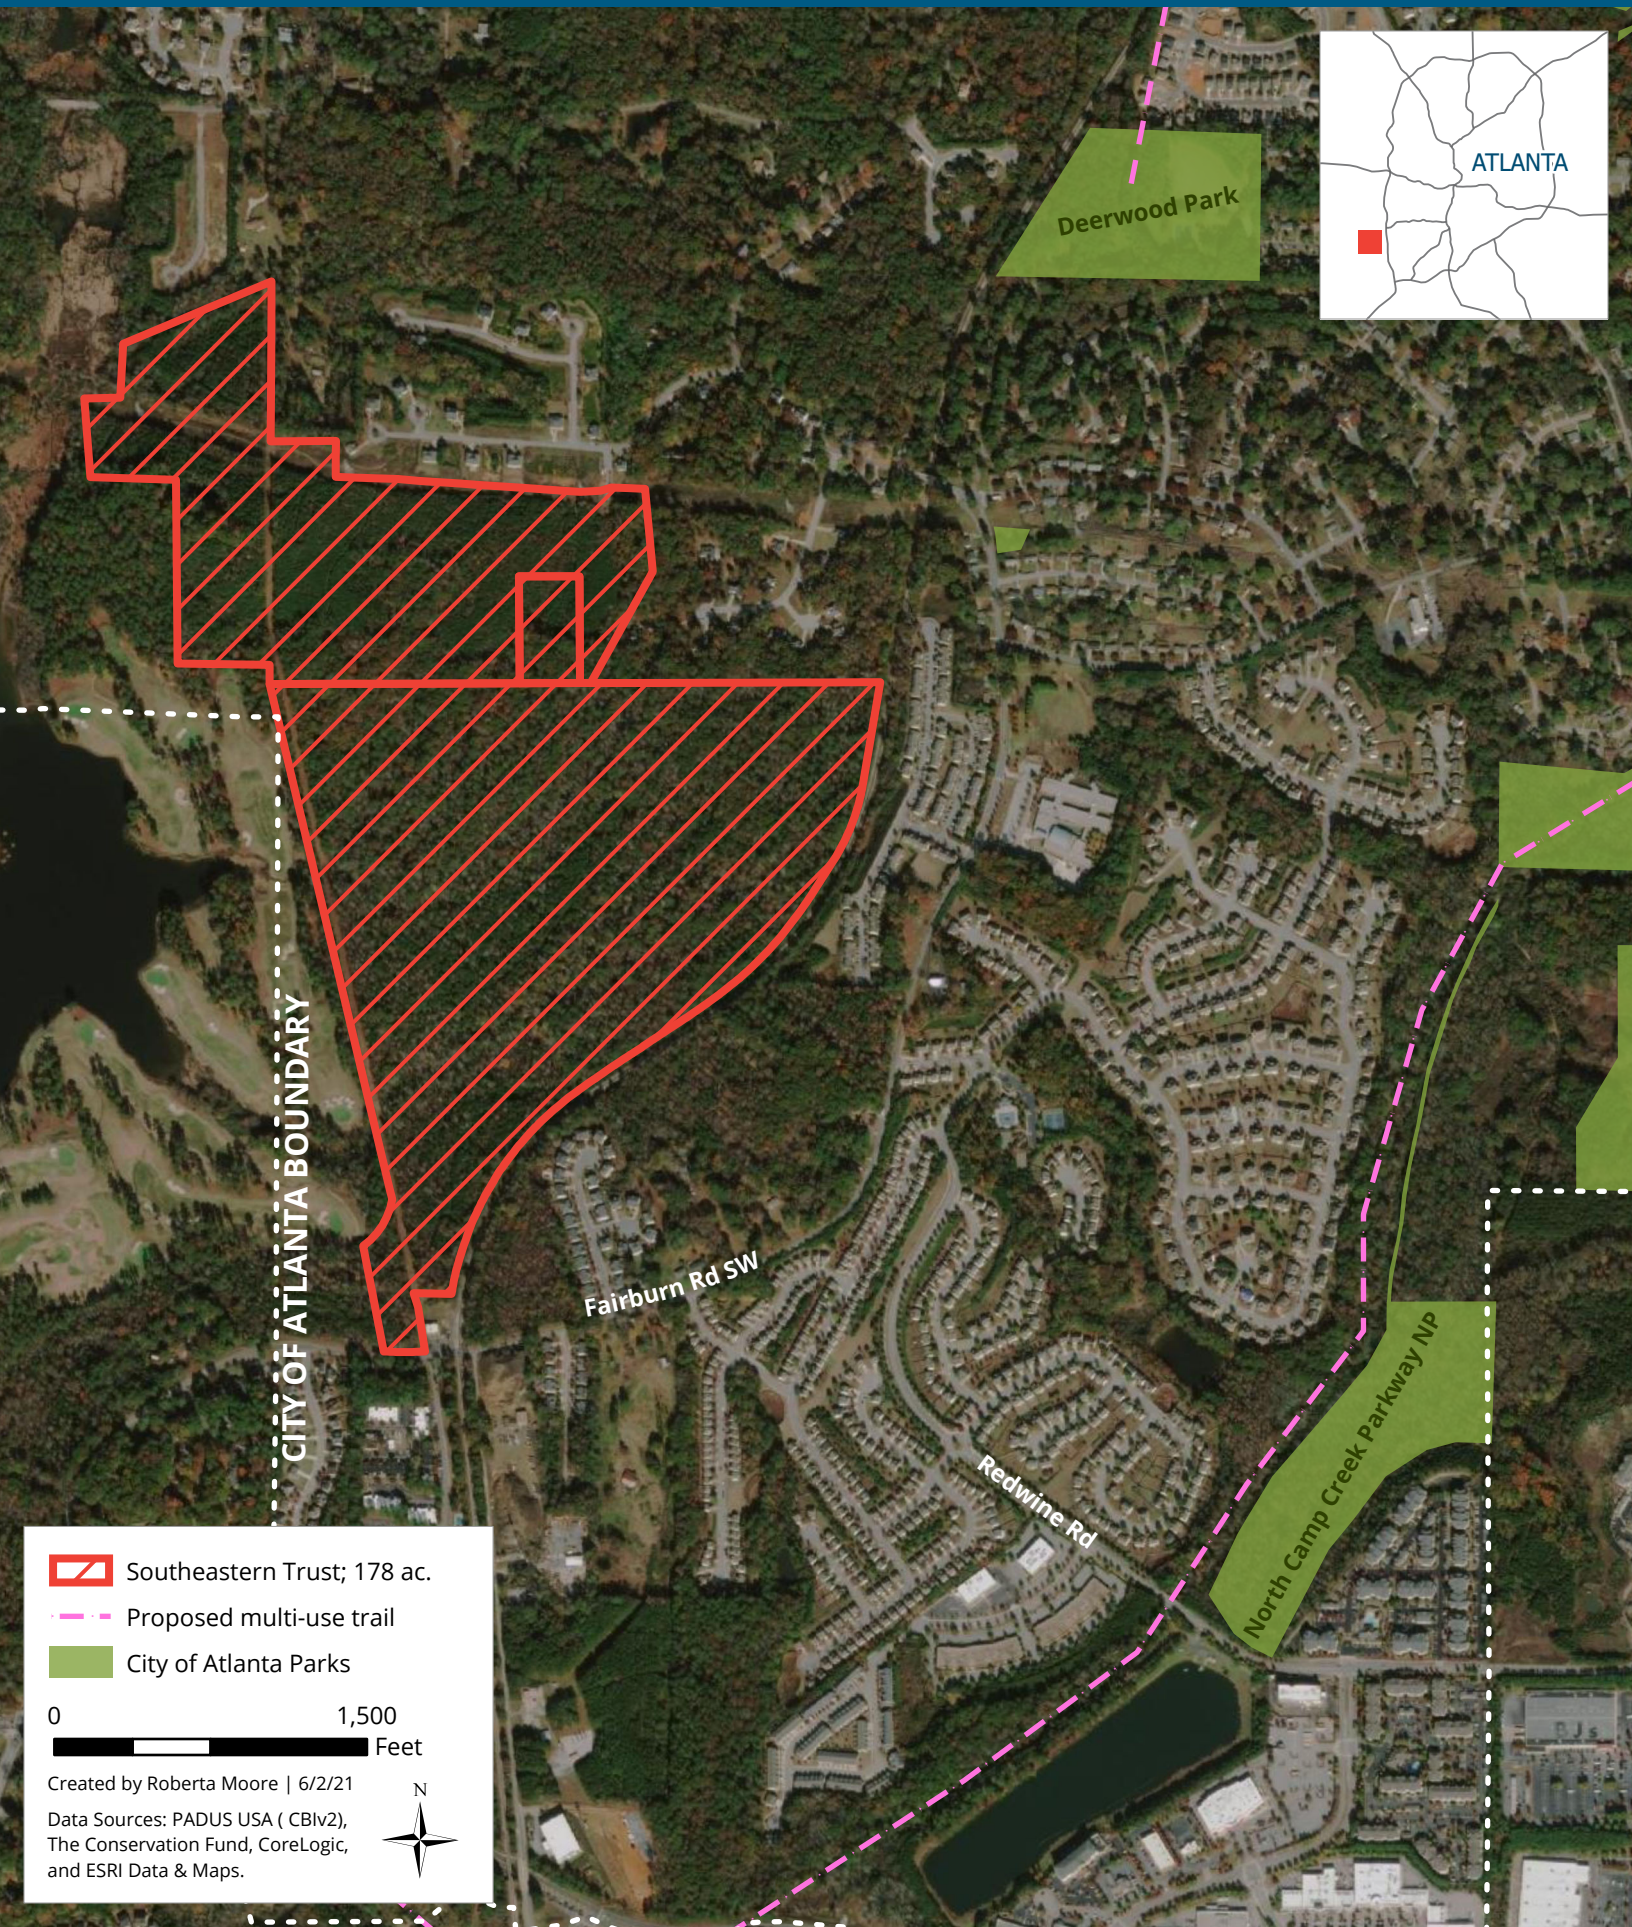

B: Habitat-Mt. Zion; 34.21 ac.

A: Habitat-South River; 15.3 ac.

DPR property

DWM property

0 500 US Feet

Created by Roberta Moore | 4/29/22

City of Atlanta, The Conservation Fund, CoreLogic, and ESRI Data & Maps.

N

Empire Park

 Southeastern Trust; 178 ac.

 Proposed multi-use trail

 City of Atlanta Parks

0 1,500
 Feet

Created by Roberta Moore | 6/2/21

Data Sources: PADUS USA (CBIV2),
The Conservation Fund, CoreLogic,
and ESRI Data & Maps.

 Habitat for Humanity;
21.3 ac.

 City of Atlanta Dept. of
Watershed Mgmt.

 City of Atlanta Dept. of
Public Works

0 1,000
 Feet

Created by Roberta Moore | 10/6/21
The Conservation Fund, City of Atlanta,
CoreLogic, and ESRI Data & Maps.